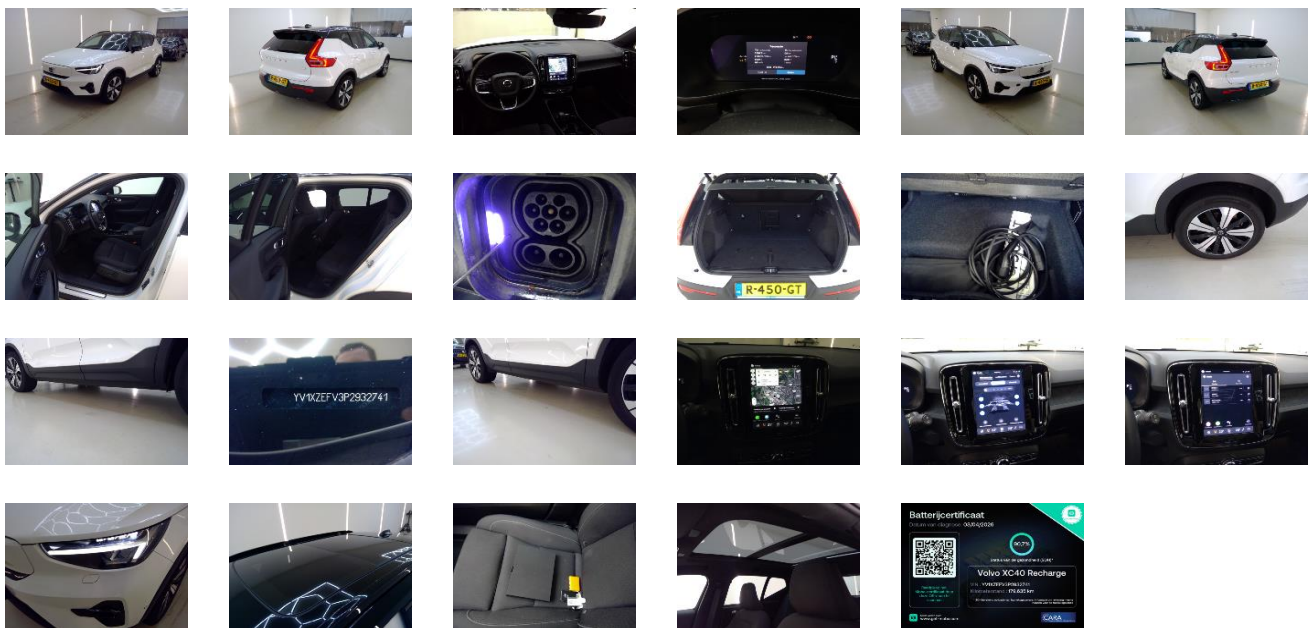

Vehicle details

VIN	YV1XZEFV3 P2932741	Brand	VOLVO	Maintenance date	-
Licence Plate	R4-50-GT	Model	XC40 Recharge Pure Electric Ultimate 5d	Maintenance mileage	-
Registration date	01/09/2022	Year	2022	Exterior Color	White Pearl
Odometer	179 635 km	Engine size	-	interior Color	Black
Fuel	Electric	Body Type	-	Next technical inspection	-
Seats	-	Transmission	Automatic	CO2	-
Doors	5	Gears	-		

Inspection Details

Inspection date	03/04/2026	Inspection loc.	Dekra Ayvens
-----------------	------------	-----------------	--------------

Generic equipment

Automated air-conditioning	✓
Cruise control	✓
GPS system	✓
Sliding roof	✓
Panoramic roof	✓
Alloy wheel rims	✓
Automatic Gearbox	✓
Heating seats	✓
Electric seats	✓
Tow	✓
Metallic paint	✓
Central locking	✓
Side rails	✓
Park Distance Control	✓
Audio System	✓
Led lighting	✓