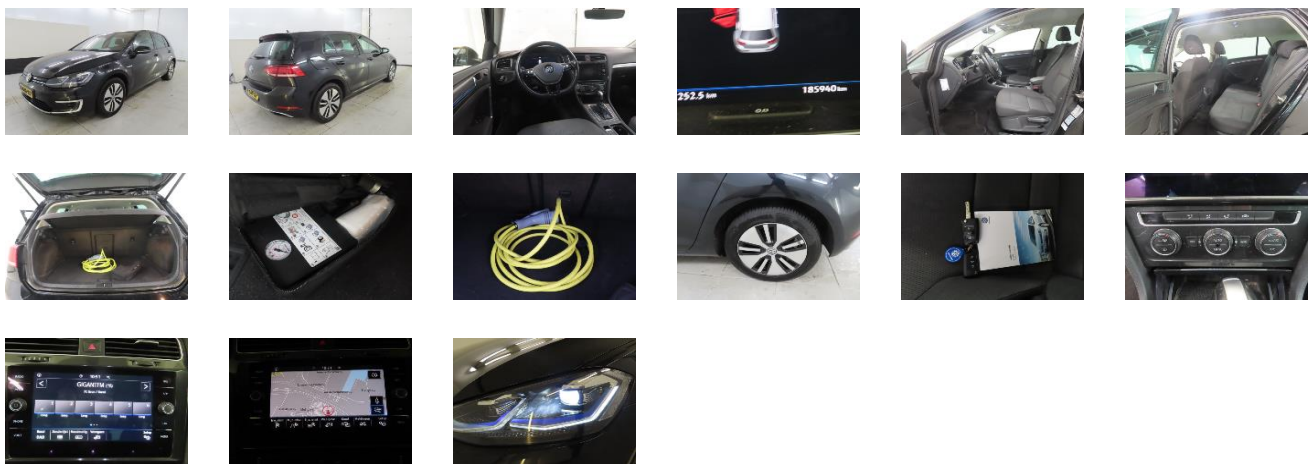

Vehicle details

VIN	WVWZZZAUZ LW901608	Brand	VOLKSWAGEN	Maintenance date	-
Licence Plate	G6-38-KP	Model	GOLF e-Golf	Maintenance mileage	-
Registration date	22/10/2019	Year	2019	Exterior Color	Black Metallic
Odometer	185 940 km	Engine size	-	interior Color	Grey
Fuel	Electric	Body Type	-	Next technical inspection	-
Seats	5	Transmission	Automatic	CO2	-
Doors	5	Gears	-		

Inspection Details

Inspection date	16/12/2024	Inspection loc.	Koopman Car Terminal CN
-----------------	------------	-----------------	-------------------------

Generic equipment

Automated air-conditioning	✓
Cruise control	✓
GPS system	✓
Alloy wheel rims	✓
Automatic Gearbox	✓
Metallic paint	✓
Central locking	✓
Electric windows	✓
Park Distance Control	✓
Audio System	✓
Led lighting	✓