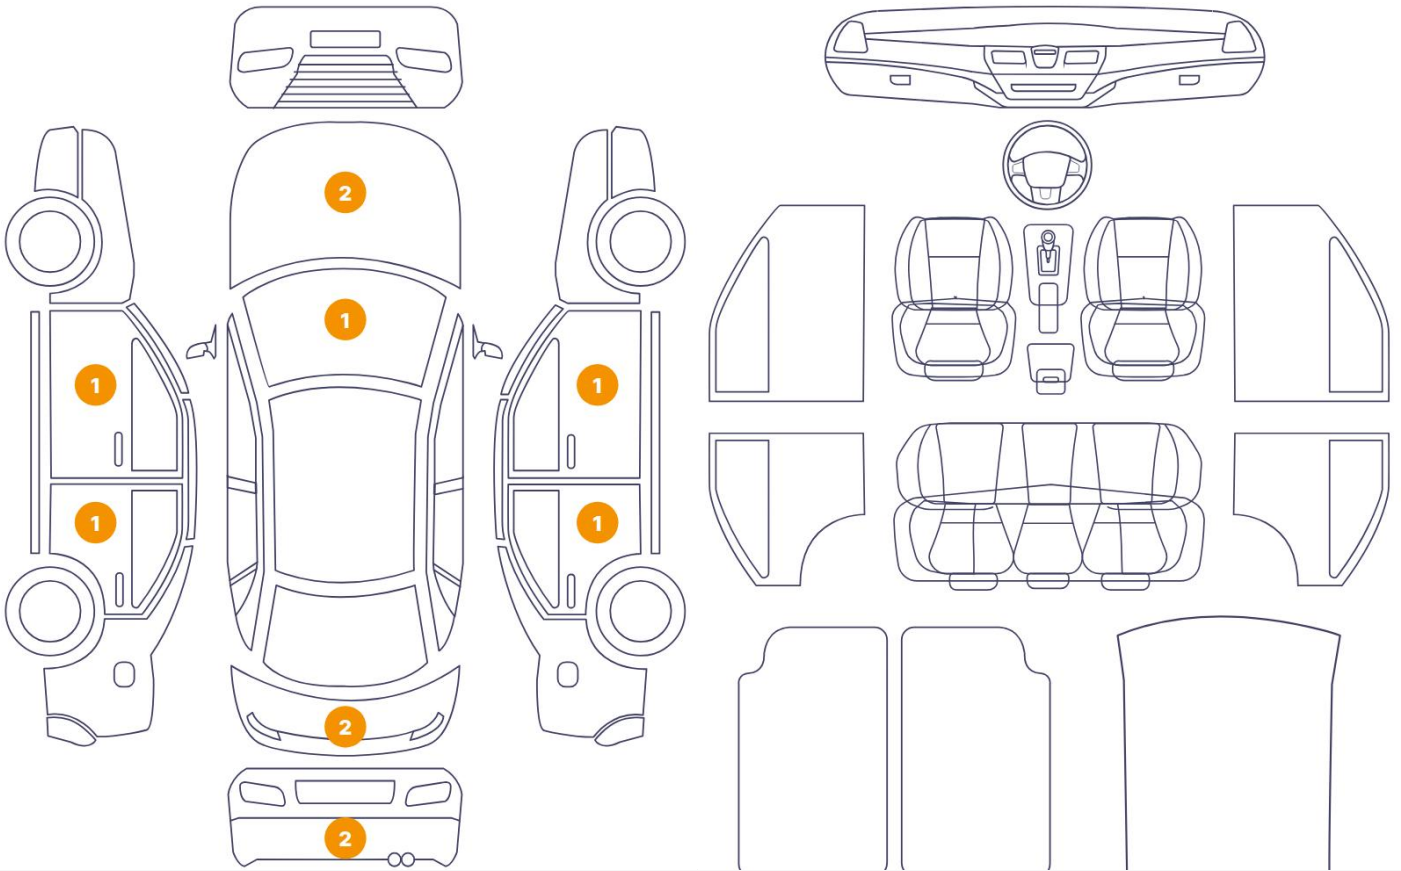

Cosmetic Damage

11 Schäden

0 Schäden

Component	Damage	Comments
1 Windshield / Front	Paint / Chipping	
2 Hood	Bodywork / Dent / Dent	
3 Hood	Paint / Stone Chip	
4 Door / Front Left	Paint / Scratch / Scuff	
5 Door / Back Left	Paint / Scratch / Scuff	
6 Bumper / Back	Paint / Scratch / Scuff	
7 Bumper / Back	Paint / Scratch / Scuff	
8 Rear Window / Back	Glass Break / Scratch / Scratch	
9 Tailgate	Bodywork / Dent / Dent	
10 Door / Back Right	Paint / Stone Chip	
11 Mirror / Front Right	Paint / Scratch / Scuff