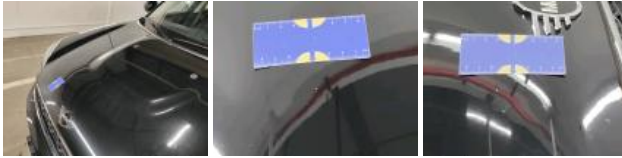

Limited Technical Inspection

Idle position	OK	Sound engine	OK
Engine startingtime	OK	Clutch test	OK
Exhaust gass	OK	Transmission	OK

Tyres

225/55/17/97 H				
Summer tyres:	Fr.L.	Continental: 4 mm	Fr.R.	Bridgestone: 4 mm
	Re.L.	Continental: 4 mm	Re.R.	Bridgestone: 4 mm
Tyre profile depth FL				4.0
Tyre profile depth FR				4.0
Tyre profile depth RL				4.0
Tyre profile depth RR				4.0
Tyre size FL				225/55 R 17 97 H
Tyre size FR				225/55 R 17 97 H
Tyre size RL				225/55 R 17 97 H
Tyre size RR				225/55 R 17 97 H
Tyre type FL				Summer
Tyre type FR				Summer
Tyre type RL				Summer
Tyre type RR				Summer
Tyre make FL				256
Tyre make FR				255
Tyre make RL				256
Tyre make RR				255

Assistance equipment

Number of charging cables (normal)	1	Compressor	No
Number of charging cables (rapid charge)	1		

Instrument panel, complete, Not functioning (well), Acceptable

Bumper F, Stone chip(s), Acceptable

Bonnet, Dent(s), Acceptable

Door FL, Scratch(es), Polish

Wing RL, Scratch(es), Acceptable

Compressor, Missing, Replace

Alloy rim FR, Scratch(es), Acceptable

Bodywork, No damage, Acceptable

Roof, Scratch(es), Polish