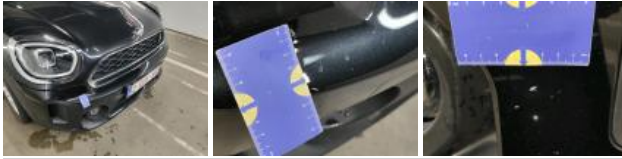

Instrument panel, complete, Not functioning (well), Acceptable

Bumper F, Stone chip(s), Acceptable