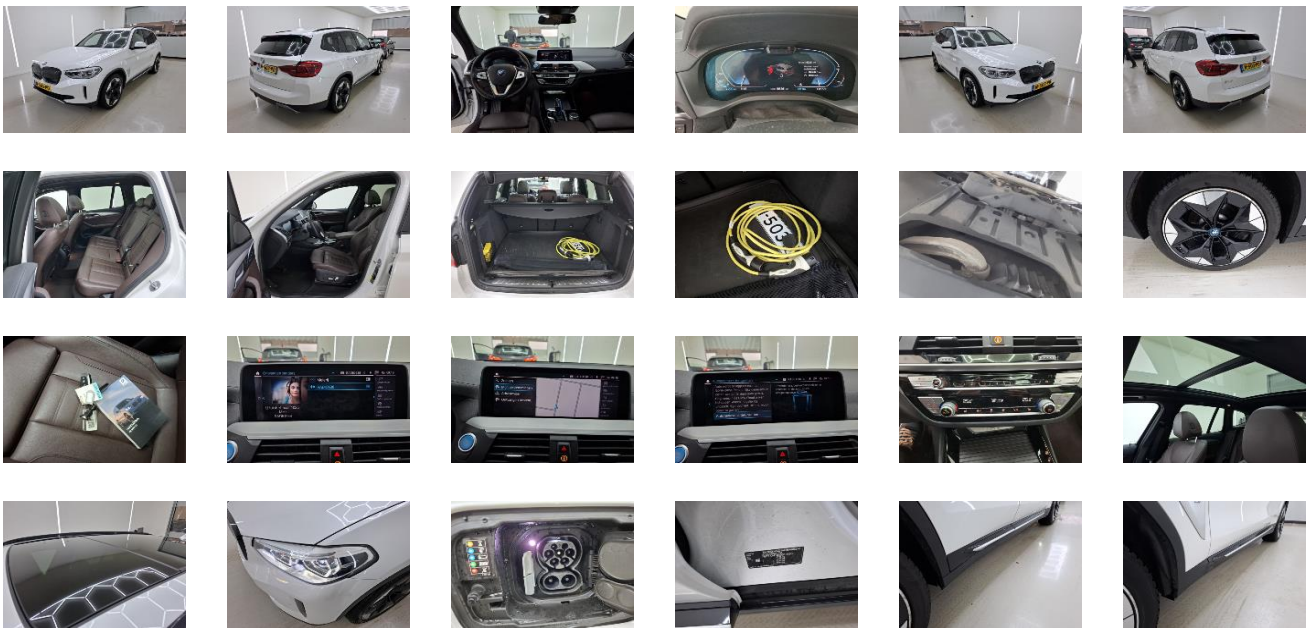

Vehicle details

VIN	WBY7X4104 0S185303	Brand	BMW	Maintenance date	-
Licence Plate	N5-03-PD	Model	ix3 80kWh Executive 5d	Maintenance mileage	-
Registration date	04/12/2021	Year	2021	Exterior Color	White Solid
Odometer	185 261 km	Engine size	-	interior Color	Brown
Fuel	Electric	Body Type	-	Next technical inspection	-
Seats	-	Transmission	Automatic	CO2	-
Doors	5	Gears	-		

Inspection Details

Inspection date	24/03/2026	Inspection loc.	Dekra Ayvens
-----------------	------------	-----------------	--------------

Generic equipment	
Automated air-conditioning	✓
Cruise control	✓
Leather	✓
GPS system	✓
Sliding roof	✓
Panoramic roof	✓
Alloy wheel rims	✓
Automatic Gearbox	✓
Heating seats	✓
Electric seats	✓
Tow	✓
Central locking	✓
Electric windows	✓
Side rails	✓
Park Distance Control	✓
Audio System	✓
Led lighting	✓