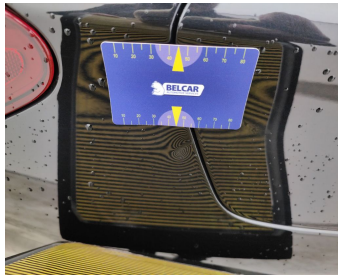

## Damage Pictures

Damage within Renta-norm-

Door Front Left // Painting-scratch

Bumper Front // Smart Repair Large-scratch

Wheel Two Tone Front Left // Repair-scratch

Wheel Two Tone Rear Left // Repair-scratch

Central Console // Replace Completely-scratch

Wheel Two Tone Front Right // Repair-scratch

Seat Front Right // Repair-scratch

Trunk Lid Interior Coating / Complete Panel / Replace-scratch

Bumper Rear // Painting-scratch

Rear Bonnet / Rear Window / Replace-scratch

Wheel Two Tone Rear Right // Repair-scratch

Wing Rear Right // Smart Repair Small-dent

Interior Cleaning // Large-stain

Interior // Repair 1-worn

Rocker Panel Right // Smart Repair Medium-scratch + dent