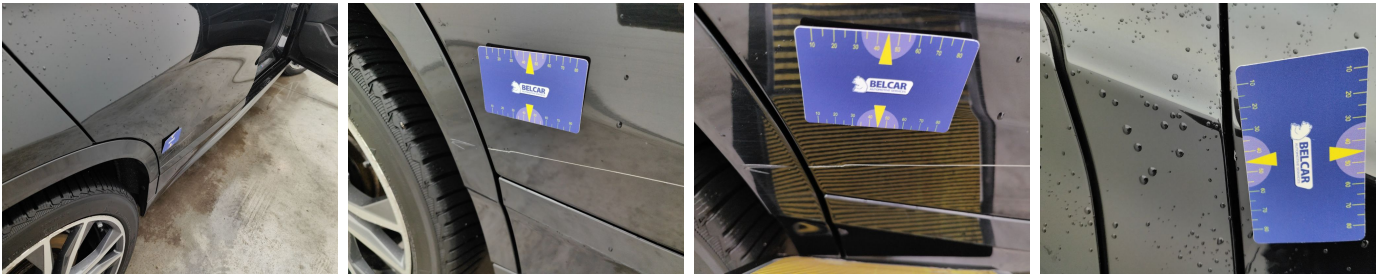

Door Front Right / Window / Replace-scratch

Door Rear Right // Repair & Painting-scratch + dent