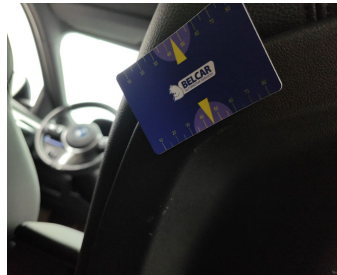

Seat Front Right // Repair-scratch