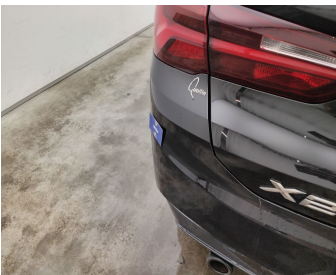

Trunk Lid Interior Coating / Complete Panel / Replace-scratch