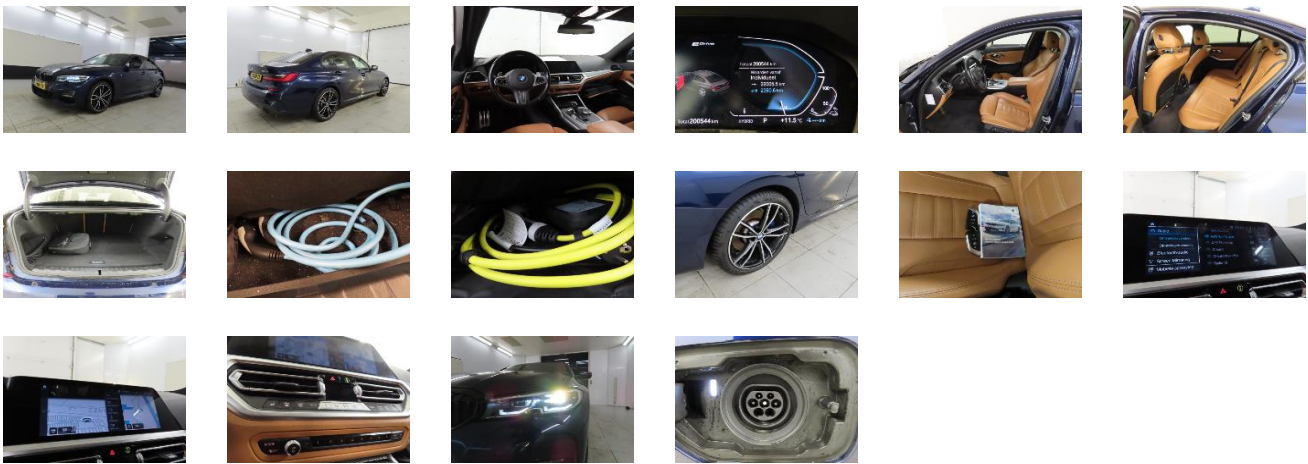

### Vehicle details

VIN	WBA5P510X 0FK28692	Brand	BMW	Maintenance date	-
Licence Plate	J3-38-TX	Model	3 Serie Sedan 330e Business Edition Plus 4d	Maintenance mileage	-
Registration date	20/10/2020	Year	2020	Exterior Color	Blue Metallic
Odometer	200 544 km	Engine size	1998	interior Color	Brown
Fuel	Hybrid petrol	Body Type	Saloon / Hatchback	Next technical inspection	-
Seats	-	Transmission	Automatic	CO2	-
Doors	4	Gears	-		

### Generic equipment

Automated air-conditioning	✓
Cruise control	✓
Leather	✓
GPS system	✓
Alloy wheel rims	✓
Automatic Gearbox	✓
Heating seats	✓
Metallic paint	✓
Central locking	✓
Electric windows	✓
Park Distance Control	✓
Audio System	✓
Led lighting	✓

### Removable element

Vehicle charger	✓
Wireless charger	✓