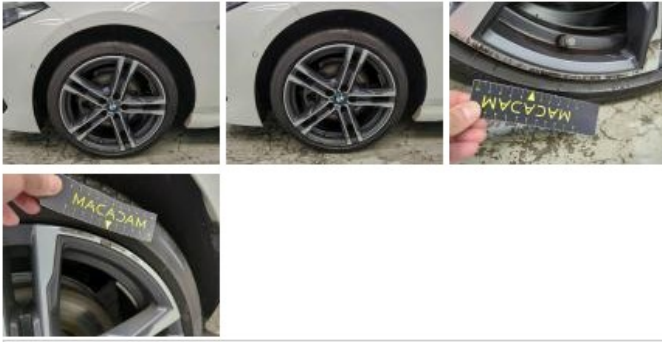

Degree of wear

225/40/18/92 Y				
Summer tyres:	Fr.L.	Bridgestone: 4,2 mm	Fr.R.	Bridgestone: 4 mm
	Re.L.	Bridgestone: 4,6 mm	Re.R.	Bridgestone: 4,3 mm
Tyre profile depth FL				4.2
Tyre profile depth FR				4.0
Tyre profile depth RL				4.6
Tyre profile depth RR				4.3
Tyre size FL				225/40 R 18 92 Y
Tyre size FR				225/40 R 18 92 Y
Tyre size RL				225/40 R 18 92 Y
Tyre size RR				225/40 R 18 92 Y
Tyre type FL				Summer
Tyre type FR				Summer
Tyre type RL				Summer
Tyre type RR				Summer
Tyre make FL				255
Tyre make FR				255
Tyre make RL				255
Tyre make RR				255

Assistance equipment

Number of charging cables (normal)	0
Number of charging cables (rapid charge)	0

Interior, Dirty, Chemical cleaning

Alloy rim FL, Scratch(es), Repair and paint (complete)

Alloy rim RL, Scratch(es), Repair and paint (complete)