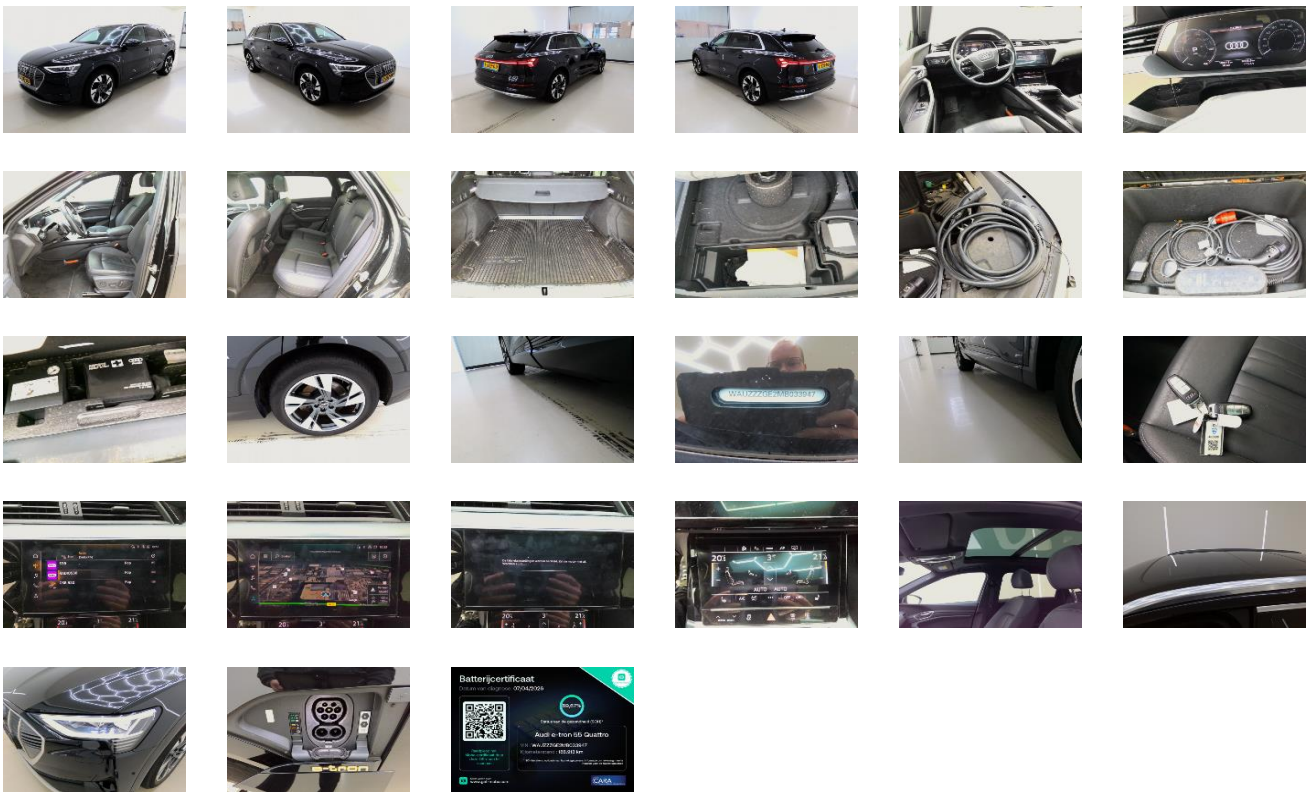

Vehicle details

VIN	WAUZZZGE2 MB033947	Brand	AUDI	Maintenance date	-
Licence Plate	L2-27-DD	Model	e-tron 55 quattro Business edition Plus	Maintenance mileage	-
Registration date	24/04/2021	Year	2021	Exterior Color	Black Metallic
Odometer	188 913 km	Engine size	-	interior Color	Grey
Fuel	Electric	Body Type	-	Next technical inspection	-
Seats	5	Transmission	Automatic	CO2	-
Doors	5	Gears	-		

Inspection Details

Inspection date	07/04/2026	Inspection loc.	Dekra Ayvens
-----------------	------------	-----------------	--------------

Generic equipment	
Automated air-conditioning	✓
Cruise control	✓
Leather	✓
GPS system	✓
Sliding roof	✓
Panoramic roof	✓
Alloy wheel rims	✓
Automatic Gearbox	✓
Heating seats	✓
Electric seats	✓
Metallic paint	✓
Central locking	✓
Electric windows	✓
4x4	✓
Side rails	✓
Park Distance Control	✓
Audio System	✓
Led lighting	✓