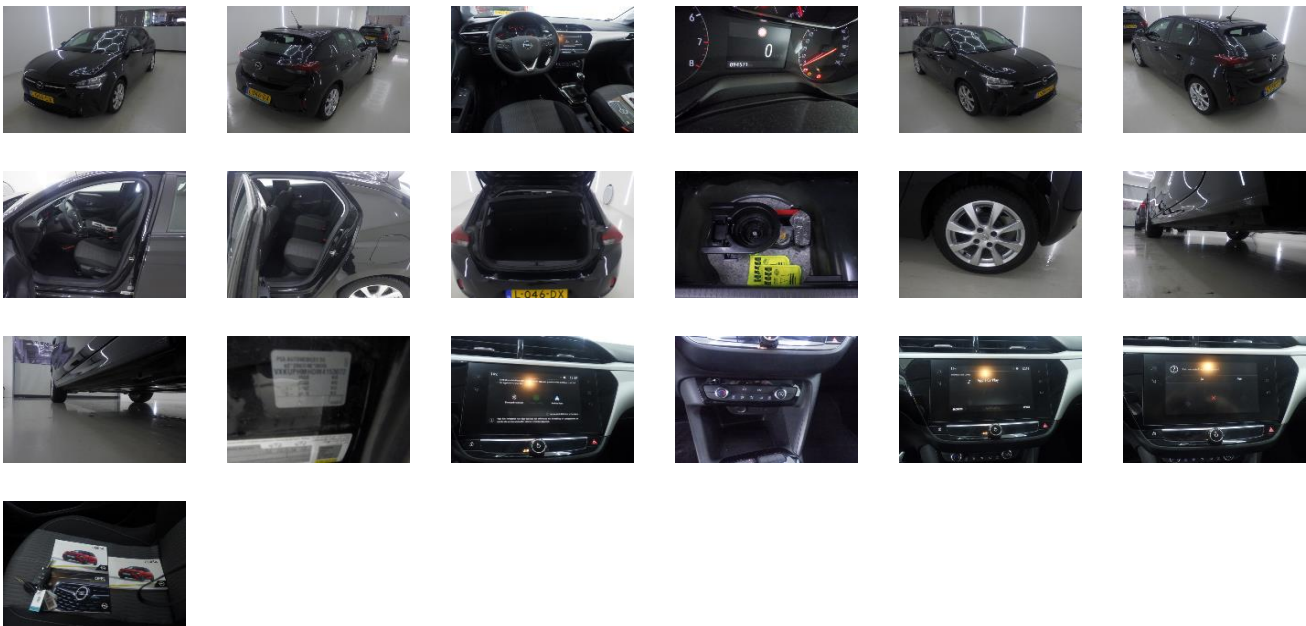

Vehicle details

VIN	VXKUPHMD M4153072	Brand	OPEL	Maintenance date	-
Licence Plate	L0-46-DX	Model	CORSA 1.2 EDITION 55KW 5d	Maintenance mileage	-
Registration date	30/04/2021	Year	2021	Exterior Color	Black Metallic
Odometer	94 571 km	Engine size	1199	interior Color	Black
Fuel	Petrol	Body Type	-	Next technical inspection	-
Seats	-	Transmission	Manual	CO2	-
Doors	5	Gears	5		

Inspection Details

Inspection date	07/04/2026	Inspection loc.	Dekra Ayvens
-----------------	------------	-----------------	--------------

Generic equipment	Removable element	Technical Document
Manual air-conditioning ✓	Spare wheel kit ✓	User manual ✓
Cruise control ✓	Rear parcel shelf ✓	Warranty booklet ✓
Alloy wheel rims ✓		Spare key ✓
Metallic paint ✓		Remote key ✓
Central locking ✓		
Electric windows ✓		
Audio System ✓		