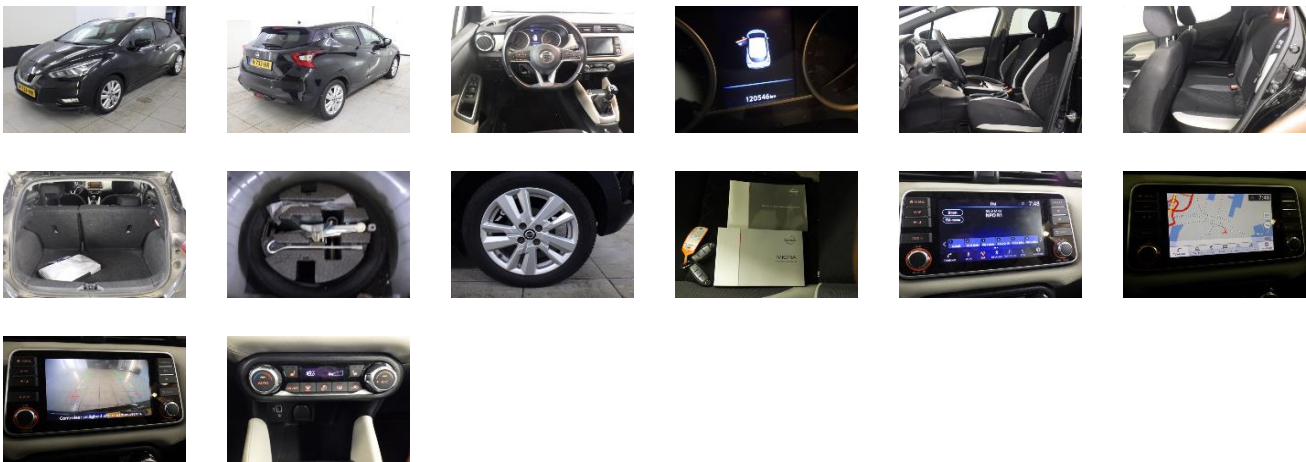

Vehicle details

VIN	VNVK14002 64778762	Brand	NISSAN	Maintenance date	-
Licence Plate	H7-33-HR	Model	MICRA IG-T 100 Business Edition 5d	Maintenance mileage	-
Registration date	11/02/2020	Year	2020	Exterior Color	Black Solid
Odometer	120 546 km	Engine size	999	interior Color	Black
Fuel	Petrol	Body Type	-	Next technical inspection	-
Seats	-	Transmission	Manual	CO2	-
Doors	5	Gears	5		

Inspection Details

Inspection date	22/09/2025	Inspection loc.	Dekra Ayvens
-----------------	------------	-----------------	--------------

Generic equipment

Automated air-conditioning	✓
Cruise control	✓
GPS system	✓
Alloy wheel rims	✓
Heating seats	✓
Central locking	✓
Electric windows	✓
Park Distance Control	✓
Audio System	✓