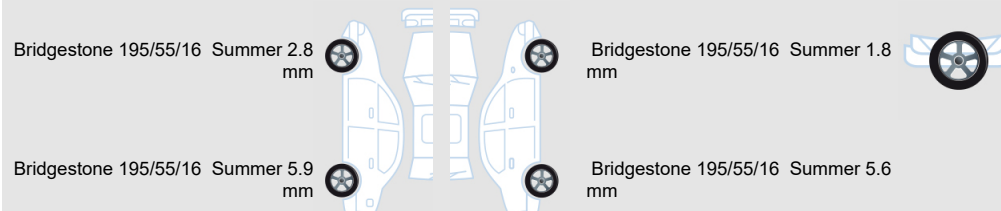

Vehicle details

VIN	VNVK14002 64778762	Brand	NISSAN	Maintenance date	-
Licence Plate	H7-33-HR	Model	MICRA IG-T 100 Business Edition 5d	Maintenance mileage	-
Registration date	11/02/2020	Year	2020	Exterior Color	Black Solid
Odometer	120 546 km	Engine size	999	interior Color	Black
Fuel	Petrol	Body Type	-	Next technical inspection	-
Seats	-	Transmission	Manual	CO2	-
Doors	5	Gears	5		

Inspection Details

Inspection date	22/09/2025	Inspection loc.	Dekra Ayvens

Generic equipment

Automated air-conditioning	✓
Cruise control	✓
GPS system	✓
Alloy wheel rims	✓
Heating seats	✓
Central locking	✓
Electric windows	✓
Park Distance Control	✓
Audio System	✓

Removable element

Rear parcel shelf	✗
Spare wheel (wheel & tyre)	✓

Technical Document

User manual	✓
Warranty booklet	✓
Spare key	✓
Remote key	✓
Sat Nav CD ROM Software	✓

Tyres

Exterior