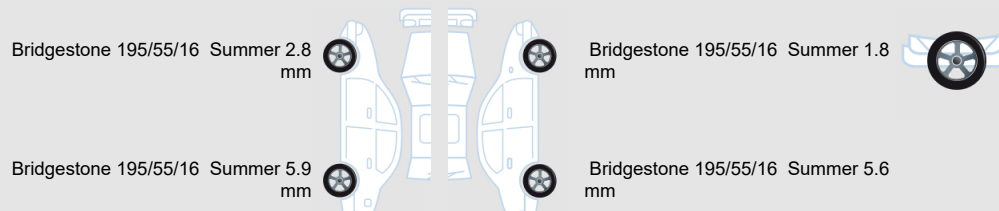

Vehicle details

VIN	VNVK14002 64778762	Brand	NISSAN	Maintenance date	-
Licence Plate	H7-33-HR	Model	MICRA IG-T 100 Business Edition 5d	Maintenance mileage	-
Registration date	11/02/2020	Year	2020	Exterior Color	Black Solid
Odometer	120 546 km	Engine size	999	interior Color	Black
Fuel	Petrol	Body Type	-	Next technical inspection	-
Seats	-	Transmission	Manual	CO2	-
Doors	5	Gears	5		

Inspection Details

Inspection date	22/09/2025	Inspection loc.	Dekra Ayvens

Generic equipment

Automated air-conditioning	✓
Cruise control	✓
GPS system	✓
Alloy wheel rims	✓
Heating seats	✓
Central locking	✓
Electric windows	✓
Park Distance Control	✓
Audio System	✓

Removable element

Spare wheel (wheel & tyre)	✓
Rear parcel shelf	✗

Technical Document

User manual	✓
Warranty booklet	✓
Spare key	✓
Remote key	✓
Sat Nav CD ROM Software	✓

Tyres

Exterior