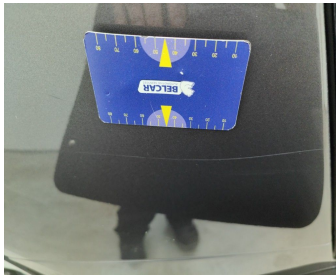

Wing Rear Left // Painting-scratch