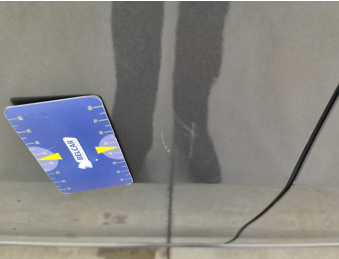

Rear Left Door Interior Coating // Replace Completely-scratch

Roof / Roof Rails / Replace-scratch

Side View Mirror Right / Direction Indicator / Replace-scratch

Wheel Two Tone Front Right // Repair-scratch

Trunk Lid Interior Coating / Complete Panel / Replace-scratch

Rear Right Door Interior Coating // Repair-scratch

Rear Right Door Interior Coating // Replace Completely-scratch

Door Front Right // Repair & Painting-scratch + dent

Door Rear Right // Painting-scratch + dent

Rocker Panel Right // Repair & Painting-scratch + dent

Trunk Compartment / Boot Cover / Replace-scratch +
dent