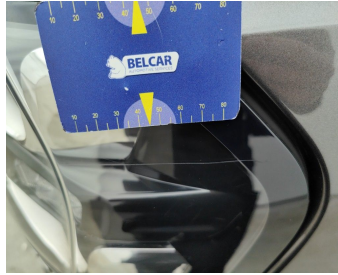

Damage Pictures

Wheel Two Tone Rear Right // Repair-scratch

Wheel Two Tone Rear Left // Repair-scratch

Wing Rear Right // Polish-scratch

Light / Rear Right On Rear Bonnet / Replace-scratch

Bumper Rear // Painting-scratch