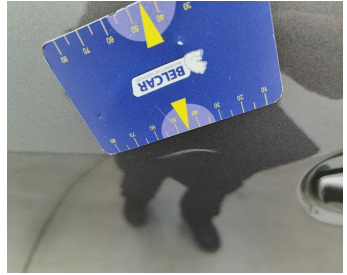

Door Rear Left // Painting-scratch