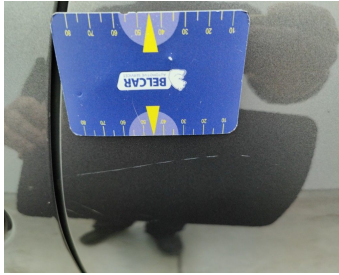

Door Rear Left // Painting-scratch