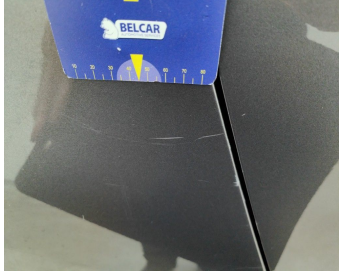

CHECK POINTS

Description	Number	Present	Remark
Spare wheel		Y	
Certificate of conformity		Y	
Registration certificate		Y	
Keys	2	Y	
Registration Part 2		N	
Repair kit		N	
RunOnFlat		N	
Charge back wrong tyres		N	
Original license plate		Y	
Towbar (+keys)		Y	
Charging cable		N	

DAMAGES

Damages	Type	Acceptable
72	Side View Mirror Left // Painting	N
83	Door Front Left // Painting	Y
103	Door Rear Left // Painting	Y
113	Wing Rear Left // Painting	Y
125	Light / Rear Left On Rear Bonnet / Replace	Y
133	Bumper Rear // Painting	N
167	Roof / Roof Rails / Replace	Y
175	Light / Rear Right On Rear Bonnet / Replace	N
186	Wing Rear Right // Polish	Y
193	Door Rear Right // Painting	N
203	Rocker Panel Right // Repair & Painting	N
214	Door Front Right // Repair & Painting	Y
228	Side View Mirror Right / Direction Indicator / Replace	N
310	Wheel Two Tone Front Left // Repair	N
320	Wheel Two Tone Rear Left // Repair	N
330	Wheel Two Tone Rear Right // Repair	N
340	Wheel Two Tone Front Right // Repair	N
538	Trunk Compartment / Boot Cover / Replace	Y
594	Trunk Lid Interior Coating / Complete Panel / Replace	Y
634	Rear Left Door Interior Coating // Replace Completely	Y
641	Rear Right Door Interior Coating // Repair	Y
644	Rear Right Door Interior Coating // Replace Completely	Y

Damage Pictures

Wheel Two Tone Rear Right // Repair-scratch

Wheel Two Tone Rear Left // Repair-scratch

Wing Rear Right // Polish-scratch

Light / Rear Right On Rear Bonnet / Replace-scratch

Bumper Rear // Painting-scratch