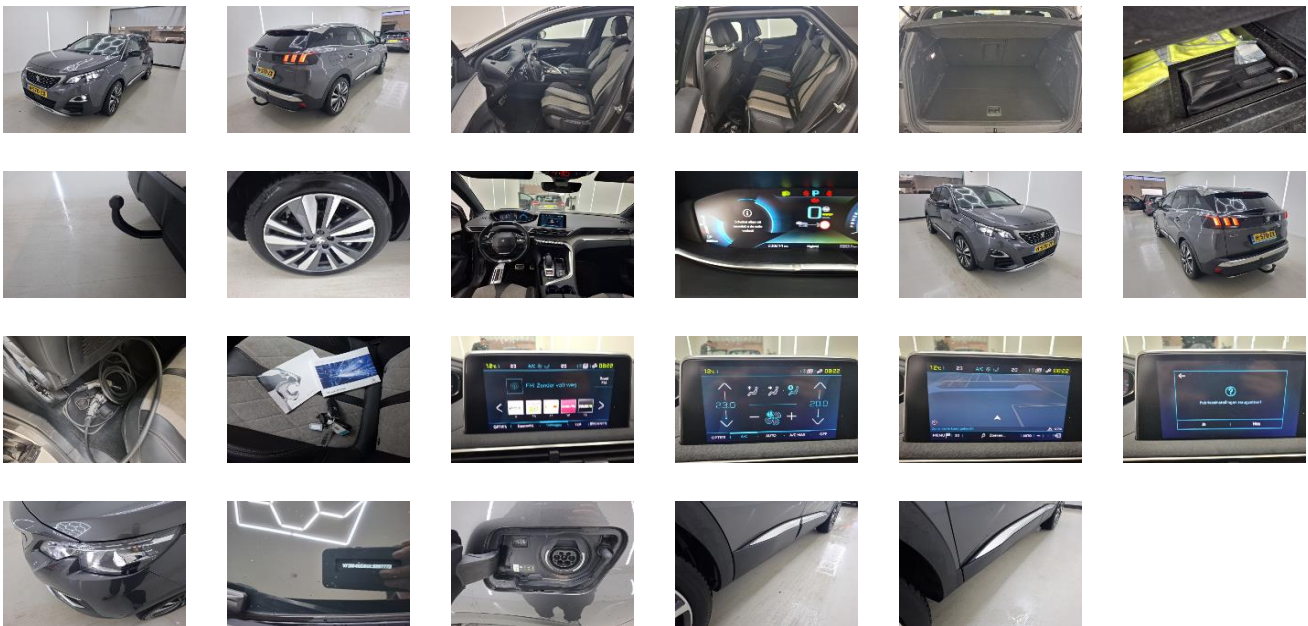

Vehicle details

VIN	VF3M45GBU LS097773	Brand	PEUGEOT	Maintenance date	-
Licence Plate	H5-70-ZX	Model	3008 GT Hybrid4 300 e-EAT8 5d	Maintenance mileage	-
Registration date	29/06/2020	Year	2020	Exterior Color	Grey Metallic
Odometer	239 214 km	Engine size	1598	interior Color	Grey
Fuel	Hybrid petrol	Body Type	-	Next technical inspection	-
Seats	-	Transmission	Automatic	CO2	-
Doors	5	Gears	-		

Inspection Details

Inspection date	01/04/2026	Inspection loc.	Dekra Ayvens
-----------------	------------	-----------------	--------------

Generic equipment

Automated air-conditioning	✓
Cruise control	✓
GPS system	✓
Alloy wheel rims	✓
Automatic Gearbox	✓
Tow	✓
Metallic paint	✓
Central locking	✓
Electric windows	✓
Mixed upholstery	✓
Side rails	✓
Park Distance Control	✓
Audio System	✓
Led lighting	✓