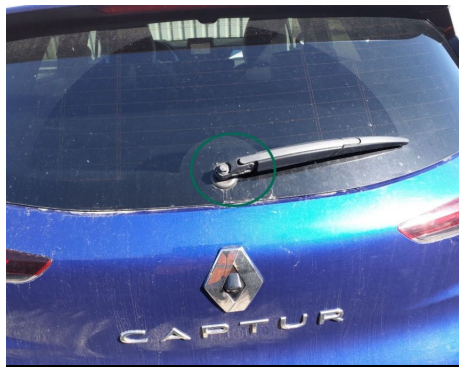

Wiper blade cover / Back / Missing