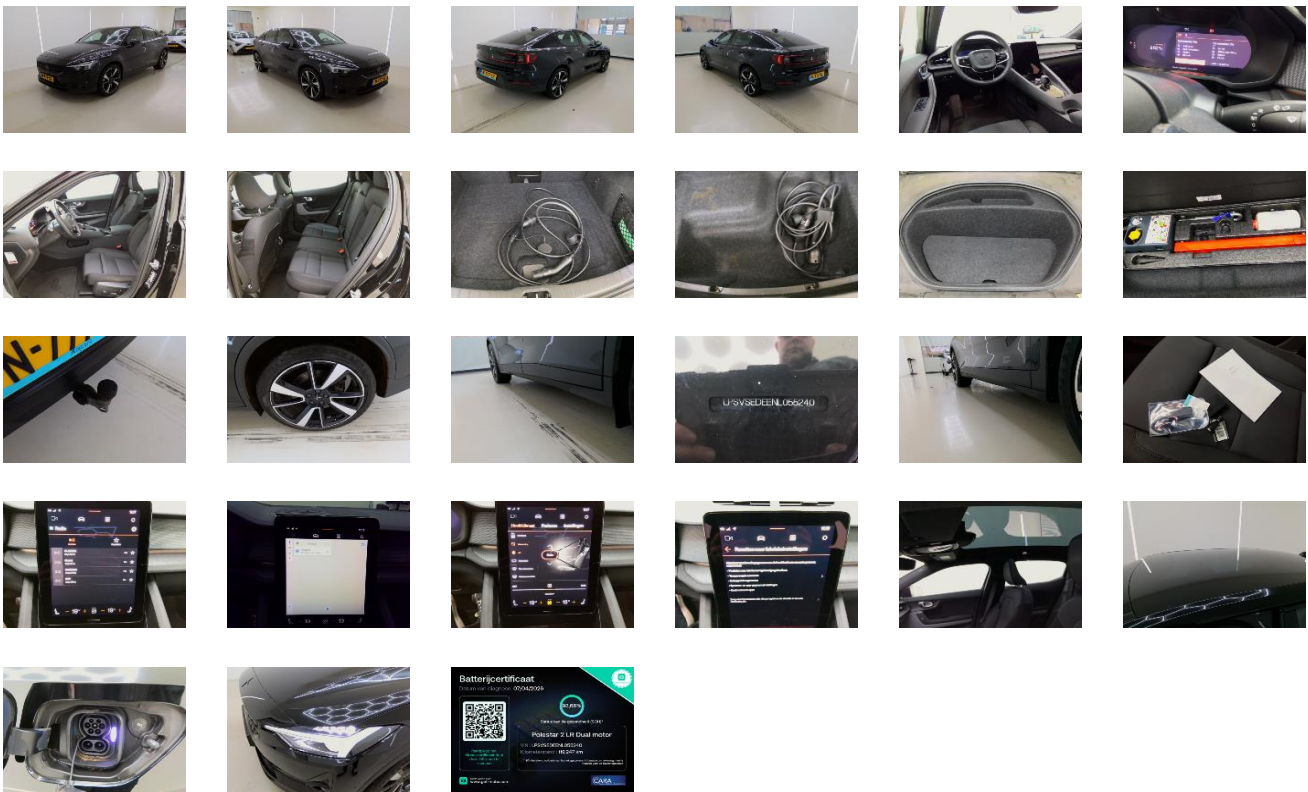

**Vehicle details**

VIN	LPSVSEDEE NL055240	Brand	Polestar	Maintenance date	-
Licence Plate	N7-77-SZ	Model	Polestar 2 78kWh Dual Motor Long Range 5d incl Plu	Maintenance mileage	-
Registration date	29/12/2021	Year	2021	Exterior Color	Black Metallic
Odometer	119 247 km	Engine size	-	interior Color	Grey
Fuel	Electric	Body Type	-	Next technical inspection	-
Seats	-	Transmission	Automatic	CO2	-
Doors	5	Gears	-		

**Inspection Details**

Inspection date	07/04/2026	Inspection loc.	Dekra Ayvens		
-----------------	------------	-----------------	--------------	--	--

Generic equipment	
Automated air-conditioning	✓
Cruise control	✓
GPS system	✓
Panoramic roof	✓
Alloy wheel rims	✓
Automatic Gearbox	✓
Heating seats	✓
Electric seats	✓
Tow	✓
Metallic paint	✓
Central locking	✓
Electric windows	✓
4x4	✓
Mixed upholstery	✓
Park Distance Control	✓
Audio System	✓
Led lighting	✓