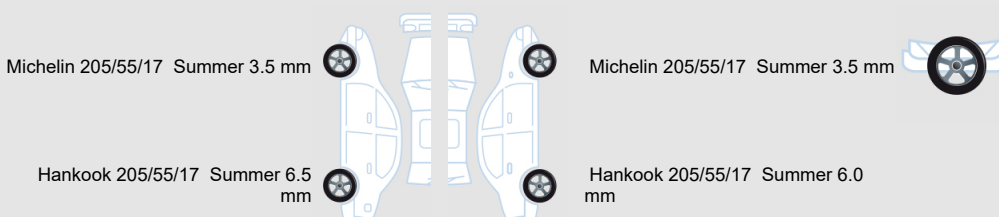

Vehicle details

VIN	KNADA811G L6408110	Brand	KIA	Maintenance date	-
Licence Plate	J3-66-LG	Model	Stonic 1.0 T-GDi DCT7 ActieAuto 5d DynamicLine APL	Maintenance mileage	-
Registration date	03/09/2020	Year	2020	Exterior Color	Blue Metallic
Odometer	89 353 km	Engine size	998	interior Color	Grey
Fuel	Petrol	Body Type	-	Next technical inspection	-
Seats	-	Transmission	Manual	CO2	-
Doors	5	Gears	-		

Inspection Details

Inspection date	03/09/2025	Inspection loc.	Ayvens Veghel

Generic equipment

Manual air-conditioning	✓
Cruise control	✓
GPS system	✓
Alloy wheel rims	✓
Metallic paint	✓
Central locking	✓
Electric windows	✓
Side rails	✓
Park Distance Control	✓
Audio System	✓

Removable element

Spare wheel kit	✓
Rear parcel shelf	✓

Technical Document

User manual	✓
Warranty booklet	✓
Spare key	✓
Remote key	✓
Sat Nav CD ROM Software	✓

Tyres