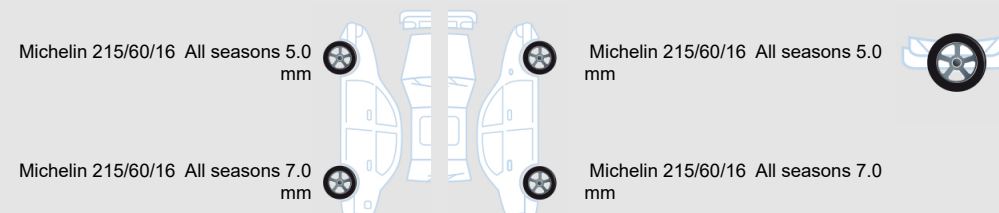

Vehicle details

VIN	KNACC81CG M5429938	Brand	KIA	Maintenance date	-
Licence Plate	L6-71-BN	Model	Niro 1.6 GDi Hybrid DynamicLine	Maintenance mileage	-
Registration date	16/04/2021	Year	2021	Exterior Color	White Solid
Odometer	129 359 km	Engine size	1580	interior Color	Grey
Fuel	Hybrid petrol	Body Type	-	Next technical inspection	-
Seats	5	Transmission	Automatic	CO2	-
Doors	5	Gears	-		

Inspection Details

Inspection date	27/03/2026	Inspection loc.	Dekra Ayvens

Generic equipment	Removable element	Technical Document
Automated air-conditioning ✓	Spare wheel (wheel & tyre) ✓	User manual ✓
Cruise control ✓	Load cover ✓	Warranty booklet ✓
GPS system ✓		Spare key ✓
Alloy wheel rims ✓		Remote key ✓
Automatic Gearbox ✓		Sat Nav CD ROM Software ✓
Central locking ✓		
Electric windows ✓		
Mixed upholstery ✓		
Park Distance Control ✓		
Audio System ✓		

Tyres