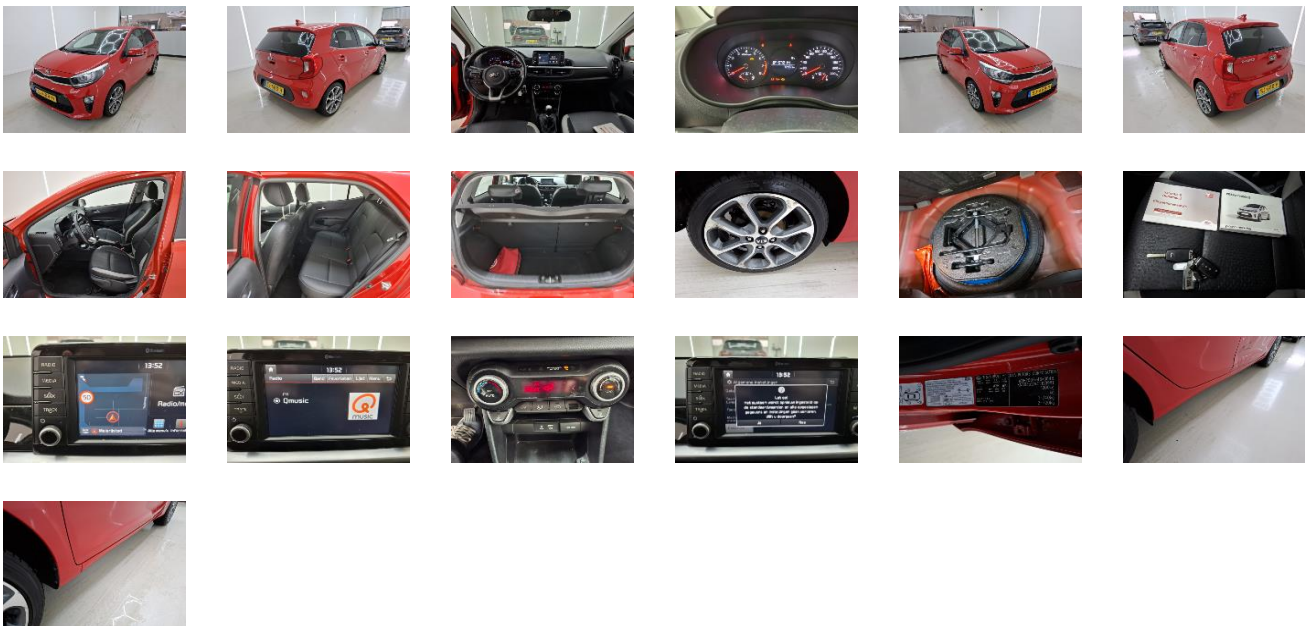

Vehicle details

VIN	KNAB3511A JT193981	Brand	KIA	Maintenance date	-
Licence Plate	SJ-68-8H	Model	Picanto 1.0 MPi 67pk 4-zits Design Edition	Maintenance mileage	-
Registration date	28/05/2018	Year	2018	Exterior Color	Red Metallic
Odometer	72 457 km	Engine size	998	interior Color	Black
Fuel	Petrol	Body Type	-	Next technical inspection	-
Seats	4	Transmission	Manual	CO2	-
Doors	5	Gears	-		

Inspection Details

Inspection date	03/04/2026	Inspection loc.	Dekra Ayvens
-----------------	------------	-----------------	--------------

Generic equipment	Removable element	Technical Document
Automated air-conditioning ✓	Spare wheel (wheel & tyre) ✓	User manual ✓
Cruise control ✓	Rear parcel shelf ✓	Warranty booklet ✓
Leather ✓		Spare key ✓
GPS system ✓		Remote key ✓
Alloy wheel rims ✓		Sat Nav CD ROM Software ✓
Metallic paint ✓		
Central locking ✓		
Electric windows ✓		
Audio System ✓		