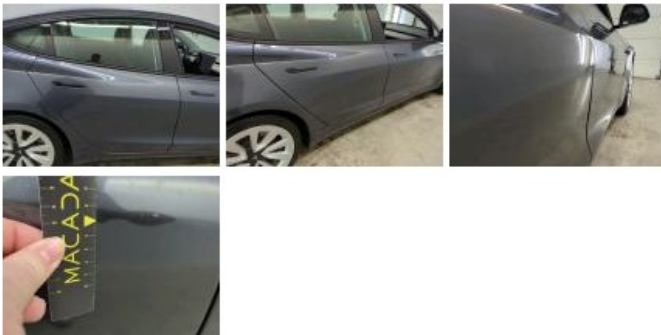

Door RR, Dent(s), Repair and paint (complete)

Tyre RR, Tear, Replace